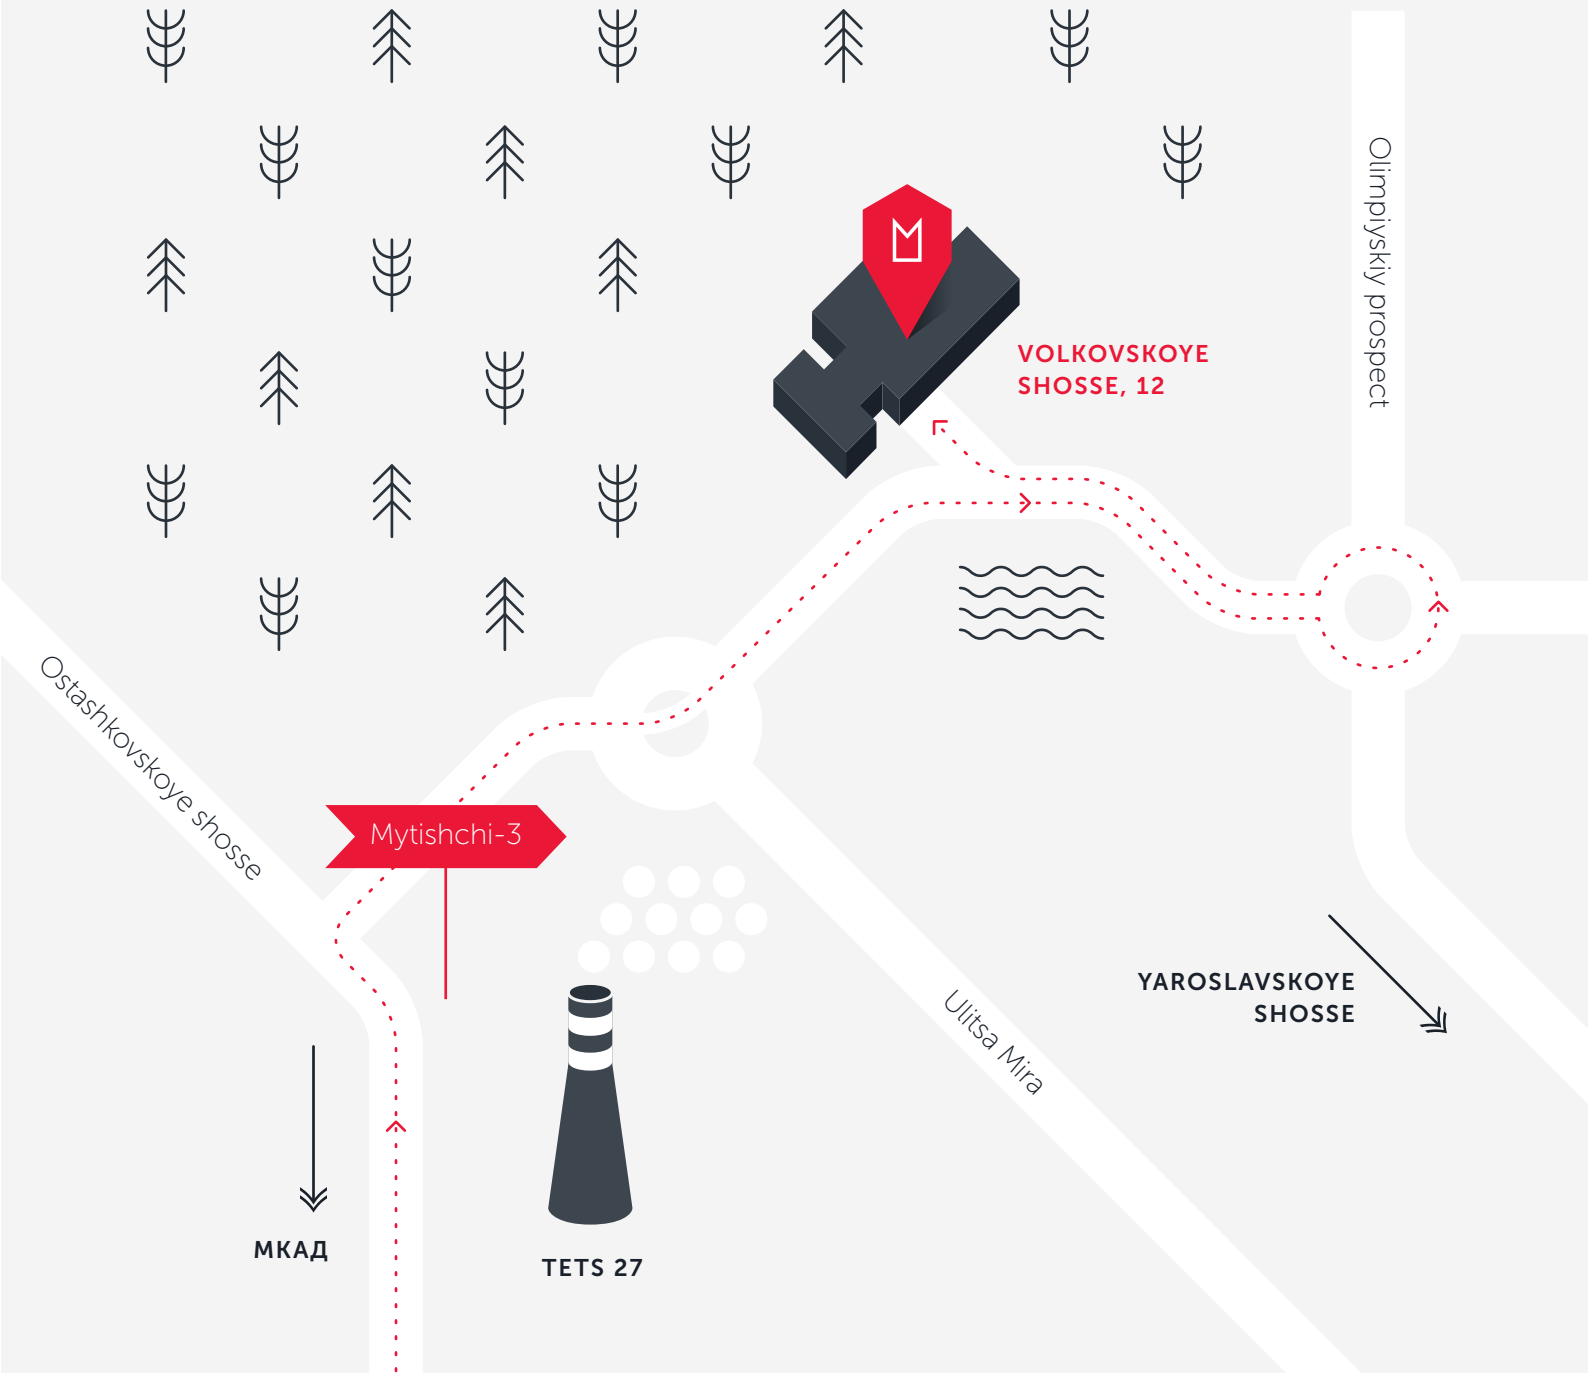

# Moscow Brewing Company

Volkovskoye shosse, 12, Mytishchi, Russia  
(+7 495) 788-54-33  
[www.mosbrew.ru](http://www.mosbrew.ru)

Olimpiyskiy prospect

**VOLKOVSKOYE  
SHOSSE, 12**

Mytishchi-3

**YAROSLAVSKOYE  
SHOSSE**

Ulitsa Mira

МКАД

TETS 27